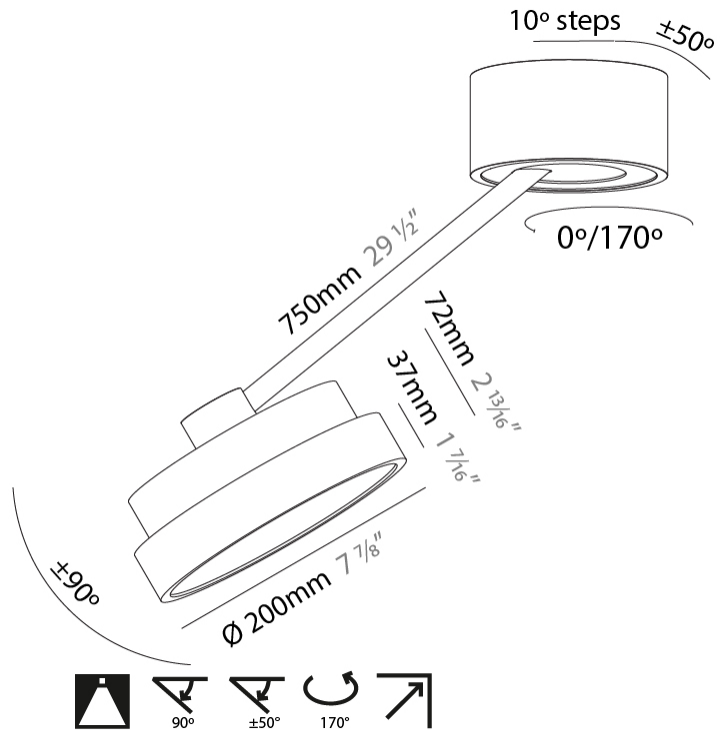

GENERAL

Series: Sign Diva Dancer
Subseries: Sign Diva Dancer Korona
Brand: Prolicht
Division: Architectural
Mounting Type: Suspension
Mounting Location: Ceiling
Subcategory: Pendant

PHYSICAL

Shape: Round
Diameter (mm): 200
Diameter (in): 7 7/8
Height (mm): 870
Depth (mm): 86
Height (in): 34 1/4
Depth (in): 3 3/8
Light Distribution: Adjustable / Direct
Weight (kg): 2.09
Weight (lbs): 4.607

Diffuser: PMMA - Opal / Micro-Prism / Sparkling Secret / Vintage Industrial

Fixture Finish: SSR / BKV / CWI / CRY / HAB / UFT / ITA / RUA / FTG / MYG / LOD / PUS / FRO / FUP / KIA / POP / BLS / SPG / MEY / GOH / GUM / CHC / COM / ABZ / JAG / OBR / MOS / ROR

Fixture Material: Extruded Aluminum / Steel

ELECTRICAL

Lamp Type: LED (Zhaga Standard)
Input Wattage (W): 11
Total Output Wattage (W): 10
Dimming: Tri-Mode (Non-Dimming and Phase Dimming (120Vac only) and 0-10V Dimming)
Driver Included: Yes
Driver Location: Integrated
Driver Type: Constant Current - Universal
Driver Class: Class 2
Input Voltage (V): 120 - 277
Constant Current (MA): 350

LED

Color Temperature (*K): 2700 / 3000 / 3500 / 4000
Max. Delivered Lumen (lm): 860 / 1080 / 1088 / 1110
CRI: >90 CRI
Lamp Life (hrs): 50000

OPTICAL

Adjustability: Rotational Canopy 170°; Tilting Canopy ±50°; Tilting Head ±90°

RATINGS AND CERTIFICATIONS

Certified By: Certified for North American Standards
IP rating: IP20