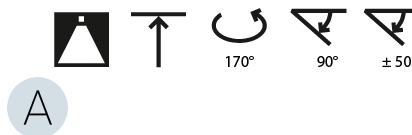

GENERAL

Series: Sign Diva Dancer
Subseries: Sign Diva Dancer Korona
Brand: Prolicht
Division: Architectural
Mounting Type: Suspension
Mounting Location: Ceiling
Subcategory: Pendant

PHYSICAL

Shape: Round
Diameter (mm): 200
Diameter (in): 7 7/8
Height (mm): 1620
Height (in): 63 3/4
Light Distribution: Adjustable / Direct
Weight (kg): 3.3
Weight (lbs): 7.26
Diffuser: PMMA - Opal / Micro-Prism / Sparkling Secret / Vintage Industrial
Fixture Finish: SSR / BKV / CWI / CRY / HAB / UFT / ITA / RUA / FTG / MYG / LOD / PUS / FRO / FUP / KIA / POP / BLS / SPG / MEY / GOH / GUM / CHC / COM / ABZ / JAG / OBR / MOS / ROR
Fixture Material: Extruded Aluminum / Steel

ELECTRICAL

Lamp Type: LED (Zhaga Standard)
Input Wattage (W): 11
Total Output Wattage (W): 10
Dimming: Tri-Mode (Non-Dimming and Phase Dimming (120Vac only) and 0-10V Dimming)
Driver Included: Yes
Driver Location: Integrated
Driver Type: Constant Current - Universal
Driver Class: Class 2
Input Voltage (V): 120 - 277
Constant Current (MA): 350

LED

Color Temperature (°K): 2700 / 3000 / 3500 / 4000
Max. Delivered Lumen (lm): 860 / 1080 / 1088 / 1110
CRI: >90 CRI
Lamp Life (hrs): 50000

OPTICAL

Adjustability: Rotational Canopy 170°; Tilting Canopy ±50°; Tilting Head ±90°

RATINGS AND CERTIFICATIONS

Certified By: Certified for North American Standards
IP rating: IP20