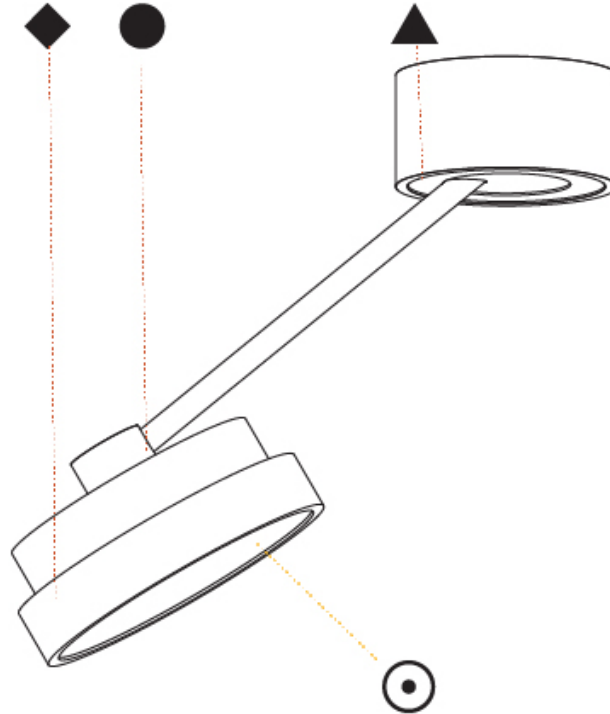

SIGN DIVA DANCER KORONA SUSPENSION

A300043-

PROJECT _____

TYPE _____

SPECIFIER _____

QUANTITY _____

DATE _____

A